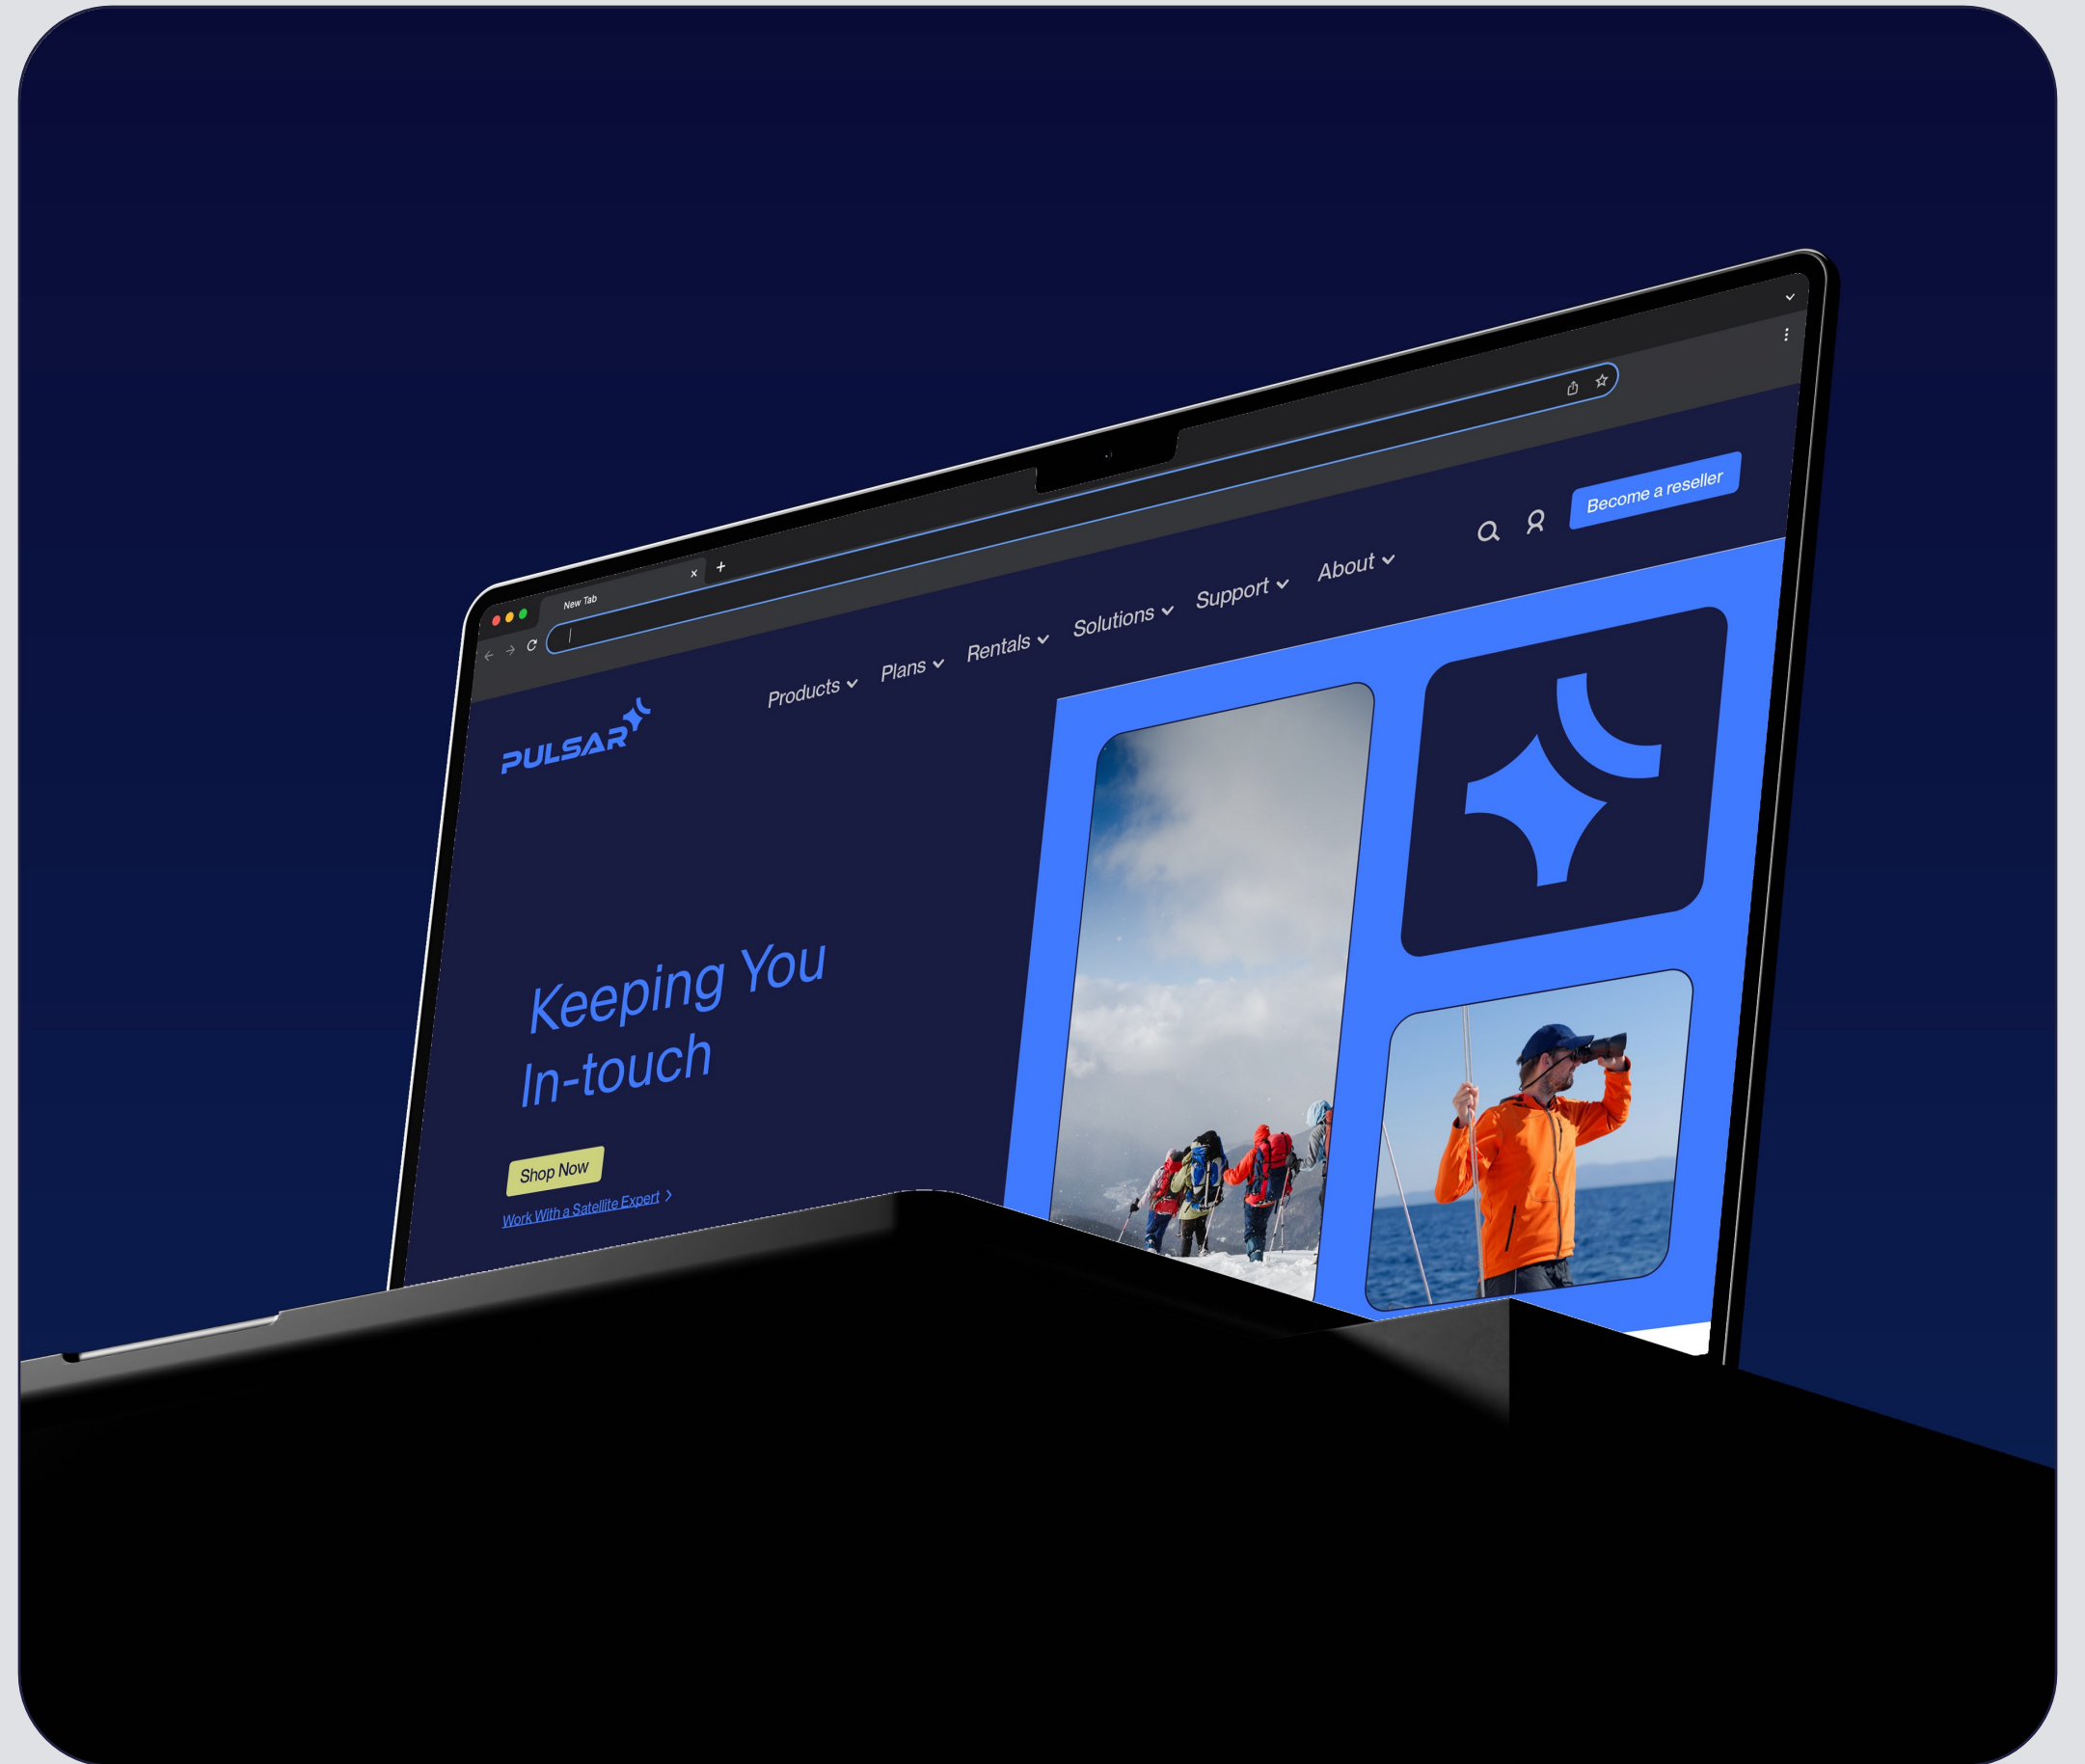

Sea

Sky

Brand Photography + Elements

A brand's positioning is the conceptual place you want to own in your target audience's mind—the benefits you want them to think of when they think of your brand.

The line segment ties the main logo to the star together while indicating motion and connection. The star shape is taken from the abstraction of the rotational axis and radiation axis of a Pulsar.

The Pulsar star is meant to represent the stability, connectivity, & global versatility that our organization offers.

Pulsar Star Construction

The simple geometry of the swoop can be interlocked or repurposed to create simple icons. Primarily the swoop can be used to show the 3 areas Pulsar servers: land, sea, and sky.

Pulsar Star Element

Brand Action Photography

Brand Applications

Web

Social Media

 1W 0

Community Partnerships | LifeFlight

Pivotal provides a range of communication services to LifeFlight's aircraft, supporting the not-for-profit organisation's daily operations.